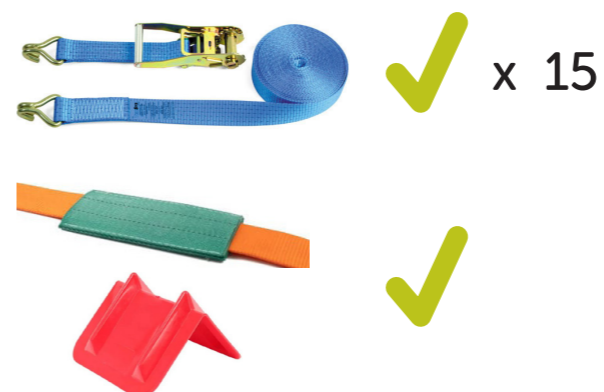

Intermodal Load Restraint Guidance for Special Profile loads out of Skinningrove.

Load Restraint Requirements

- ✓ 3 pairs of **opposing-loops** straps.
- ✓ 5 x **over-the-top** straps.
- ✓ Forward blocking with 2 **direct-restraint** straps.
- ✓ Rearward blocking with 2 **direct-restraint** straps.

LC 2500 daN straps

Pallets must NOT span wider than the load